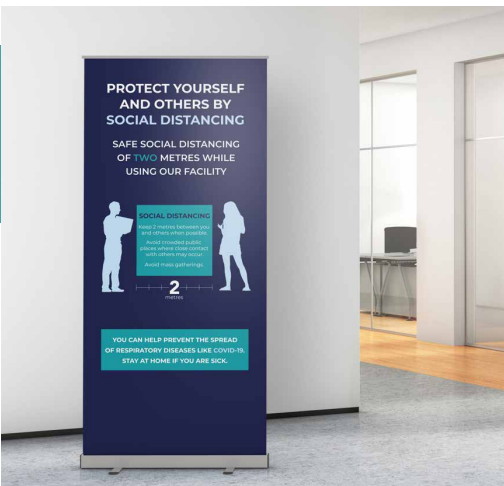

Available as singles or in packs of 10
 Sizes are 500 x 500mm or 600 x 600mm

Triangle Design

Non-slip varnish finish
 Available in packs of 10
 Delivered to one UK address

Circle Design

Square Design

Social Distancing Banners

2000 x 850mm pull up banners

Wasp system pull up banner
 2000 x 850mm (visible area)
 Packed in a carry case
 Delivered to one UK address

Social Distancing Tent Cards

Available in packs of 10
 Sizes are 100 x 200mm, 148 x 210mm or 210 x 297mm