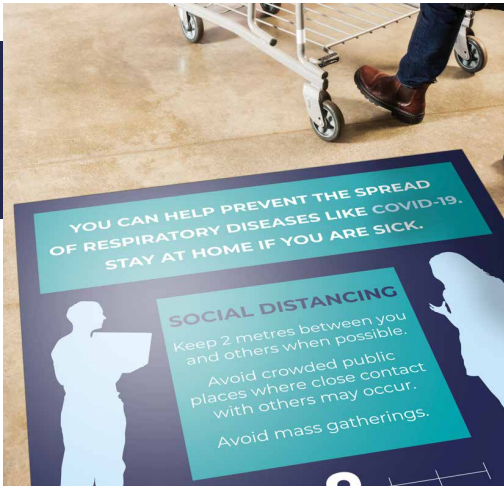

SOCIAL DISTANCING

VITAL COMMUNICATIONS - The print and creative communication arm of Office Depot offer a variety of solutions for **SOCIAL DISTANCING**

Whether you are open for business or looking to future plans when your colleagues and customers return to the workplace, we have a range of digital and print signage to provide clear instructions to help fight the spread of the coronavirus (COVID-19)

Social Distancing Floor Graphics

Available as singles or in packs of 10
Sizes are 1000 x 1000mm or 1200 x 1200mm

Non-slip varnish
Die cut to shape
Delivered to one UK address
Available as singles or in packs of 10

Available as singles or in packs of 10
 Sizes are 500 x 500mm or 600 x 600mm

Triangle Design

Non-slip varnish finish
 Available in packs of 10
 Delivered to one UK address

Circle Design

Square Design

Social Distancing Banners

2000 x 850mm pull up banners

Wasp system pull up banner
 2000 x 850mm (visible area)
 Packed in a carry case
 Delivered to one UK address

Social Distancing Tent Cards

Available in packs of 10
 Sizes are 100 x 200mm, 148 x 210mm or 210 x 297mm